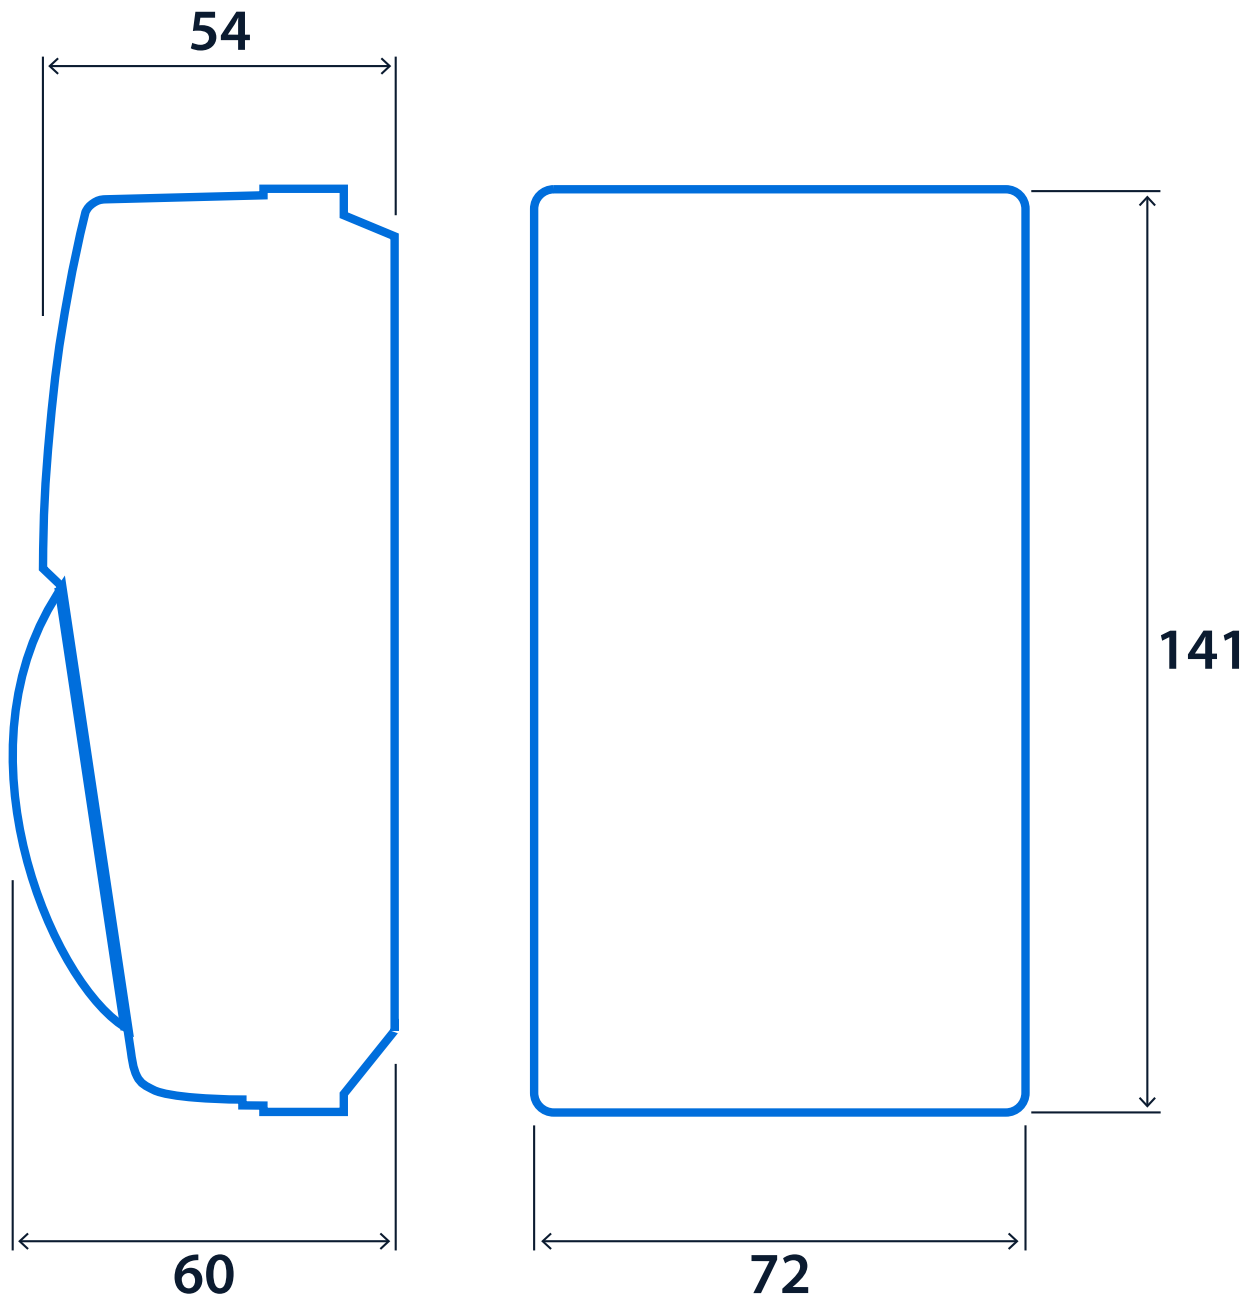

Wall mounted passive infra-red detectors

Passive infra-red detectors for wall mounting in corridors or large open plan spaces. For use with the ECO-Controller.

- Detection coverage up to 15 m
- Simple to install - Wall mounted at 1.5 - 2.5 m height
- Weatherproof - Classified IP54
- Connects to the Eco-Controller (ECO 9345) via low-voltage connection

IP54

Specification

IP rating IP54

Compliance

UKCA	Yes	CE	Yes
------	-----	----	-----

Dimensions

Click or scan here

View Eco Corridor / Area Sensors variants using our online filtering tool