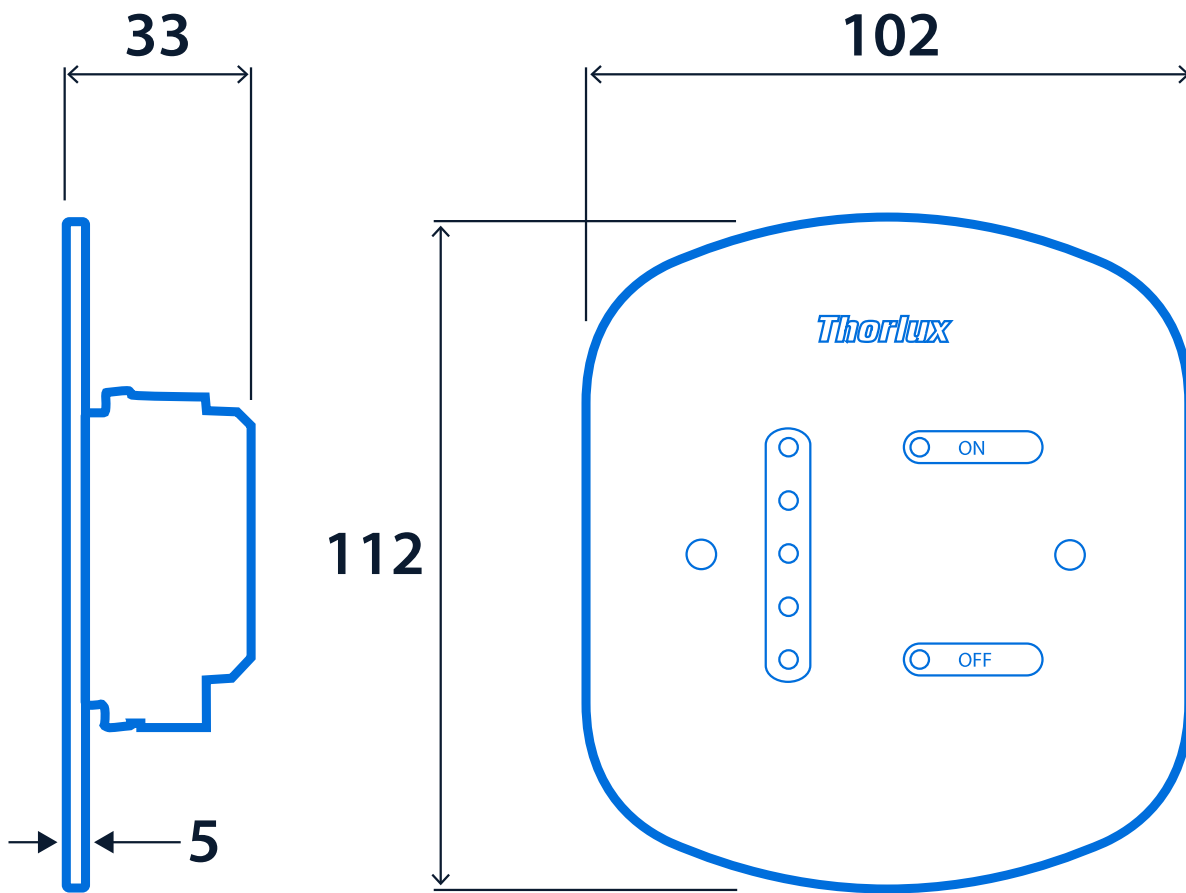

- 5 mm impact-resistant polycarbonate panel with touch-sensitive control
- Touch-sensitive controls for dim level and on/off
- Panel secured using tamper-resistant T10 pin Torx screws (supplied with tool)
- Suitable to control DALI luminaires
- Maximum 25 ballasts
- Standard United Kingdom surface or recessed single-gang switch box (recommended depth of 45mm).

IK10

Specification

Impact rating IK10

Compliance

UKCA	Yes	CE	Yes
------	-----	----	-----

Dimensions

NOTE: Single gang pattress depth min. 45mm

[Click or scan here](#)
View Eco Touch AL variants
using our online filtering tool