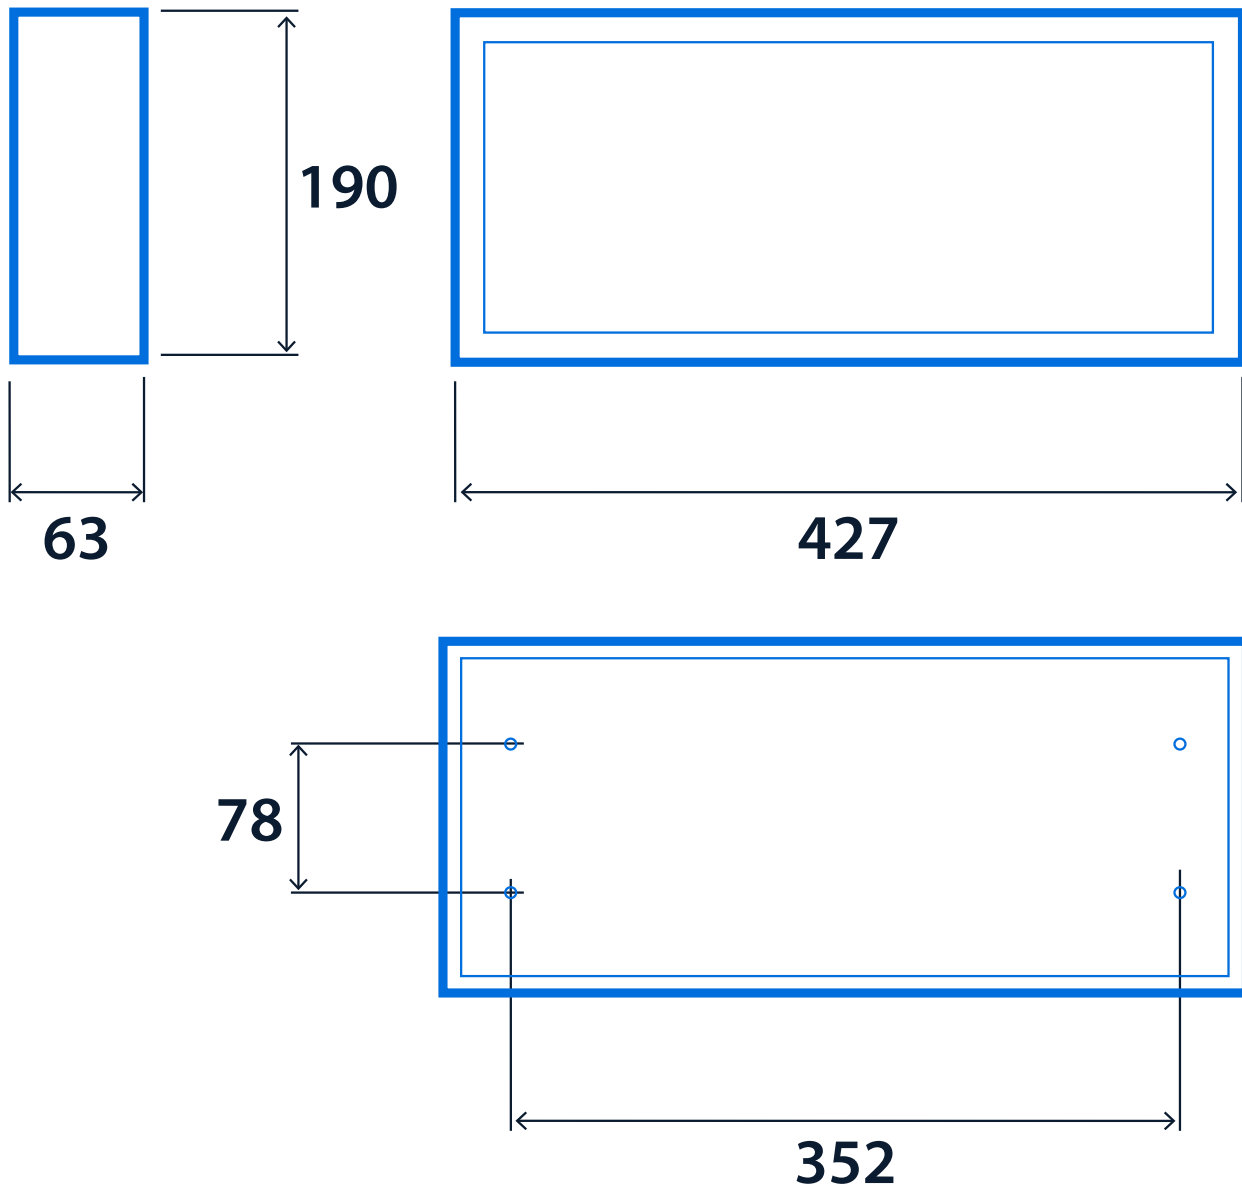

- Extremely long LED lifetime, up to 100,000 hours
- 34 m maximum viewing distance in accordance with BS EN 1838
- Three hour, maintained or non-maintained emergency operation
- Choice of legends
- Simple to install, full status reporting SmartScan wireless communication versions

Notes: Two batteries required per luminaire

IP40

0 LL/CW

Specification

Mounting	Surface	IP rating	IP40
----------	---------	-----------	------

Emergency data

Legend type	EURO arrow down EURO arrow left EURO arrow right ISO 7010 arrow down ISO 7010 arrow left ISO 7010 arrow right ISO 7010 arrow up	Maximum viewing distance	34 m
Emergency type	Maintained Non-maintained	Emergency duration	3 hours
Battery specification	Nickel Metal Hydride (NiMH)		

Power

LED power	4 W	Circuit power	6 W
-----------	-----	---------------	-----

LED characteristics

Colour temperature	4000 K		
--------------------	--------	--	--

Compliance

UKCA	Yes	CE	Yes
------	-----	----	-----

Exit Sign

Dimensions

Click or scan here
View Exit Sign variants using
our online filtering tool

Information is correct as of 29-Dec-2024, however must not be interpreted as a guarantee of individual product performance and/or characteristics. We reserve the right to alter specifications and designs without prior notice.