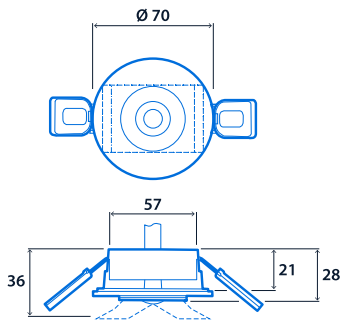

IP65 (IP40 above ceiling) / IP20 control module

0 LL/CW

Specification

Mounting	Recessed	IP rating	IP65 (IP40 above ceiling) / IP20 control module
----------	----------	-----------	---

Emergency data

Emergency lumen output	185 lm - 270 lm	Emergency type	Non-maintained
Emergency duration	3 hours	Battery specification	Nickel Metal Hydride (NiMH)

Power

LED power	2 W - 3 W	Circuit power	2 W - 3 W
-----------	-----------	---------------	-----------

Compliance

UKCA	Yes	CE	Yes
------	-----	----	-----

Dimensions

Cut-out - Ø 60
 Minimum void depth (when passing Control Module and ECO-Power Pack through cut-out) - 145mm**
 **170mm for emergency versions