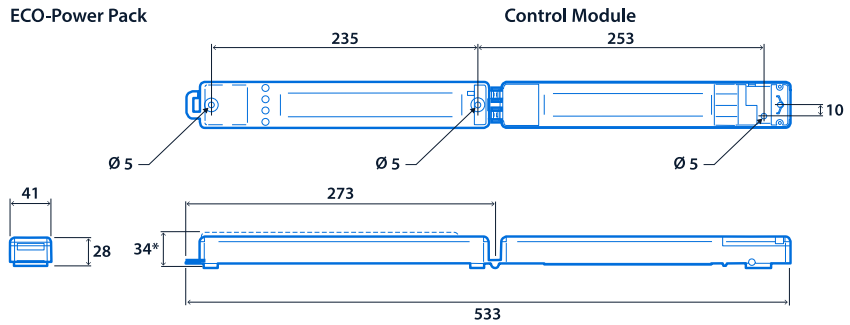

IP65 (IP40 above ceiling) / IP20 control module

0 LL/CW

Specification

Mounting	Recessed	IP rating	IP65 (IP40 above ceiling) / IP20 control module
----------	----------	-----------	---

Emergency data

Emergency lumen output	185 lm - 270 lm	Emergency type	Non-maintained
Emergency duration	3 hours	Battery specification	Nickel Metal Hydride (NiMH)

Power

LED power	2 W - 3 W	Circuit power	2 W - 3 W
-----------	-----------	---------------	-----------

Compliance

UKCA	Yes	CE	Yes
------	-----	----	-----

Dimensions

Cut-out - Ø 60
 Minimum void depth (when passing Control Module and ECO-Power Pack through cut-out) - 145mm**
 **170mm for emergency versions

Control Module and ECO-Power Pack Combined

* Emergency versions only

Control Module and ECO-Power Pack are articulated for easy placement through a small cut hole. The two items may be clipped on top of each other for space saving.