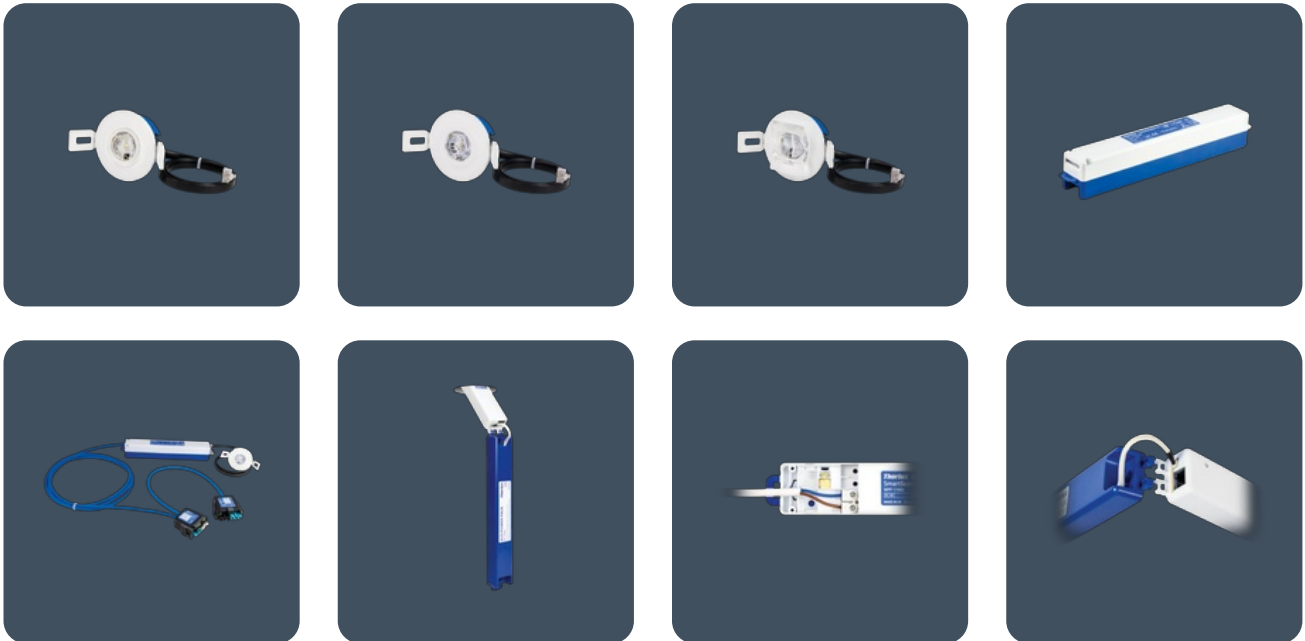

Emergency luminaires for recessed mounting with dedicated SmartScan wireless technology versions

LED emergency luminaires for recessed mounting with SmartScan wireless communication. Discreet LED emergency luminaires with superb optical performance. Three hour, non-maintained emergency operation. Eco-Power pluggable battery reduces maintenance time and cost.

Applications: open plan areas, corridors, storerooms, toilets etc.

- Small size - unobtrusive
- Superb photometric performance
- Pre-fitted 3 m lead option for connection into 6-pole or SmartScan 3-pole installations
- Low standby power consumption (1.7 W total)
- Easily replaceable Nickel Metal Hydride (NiMH) ECO-Power Pack battery
- Simple to install, full status reporting SmartScan wireless communication versions

Power

LED power	2 W - 3 W	Circuit power	2 W - 3 W
-----------	-----------	---------------	-----------

Compliance

UKCA	Yes	CE	Yes
------	-----	----	-----

Dimensions

Cut-out - Ø 60
 Minimum void depth (when passing Control Module and ECO-Power Pack through cut-out) - 145mm**
 **170mm for emergency versions

Control Module and ECO-Power Pack Combined

* Emergency versions only

Control Module and ECO-Power Pack are articulated for easy placement through a small cut hole. The two items may be clipped on top of each other for space saving.