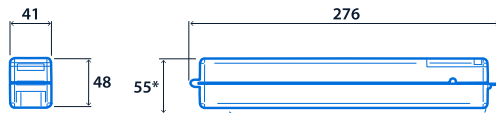

Control Module and ECO-Power Pack Combined

* Emergency versions only

Control Module and ECO-Power Pack are articulated for easy placement through a small cut hole. The two items may be clipped on top of each other for space saving.