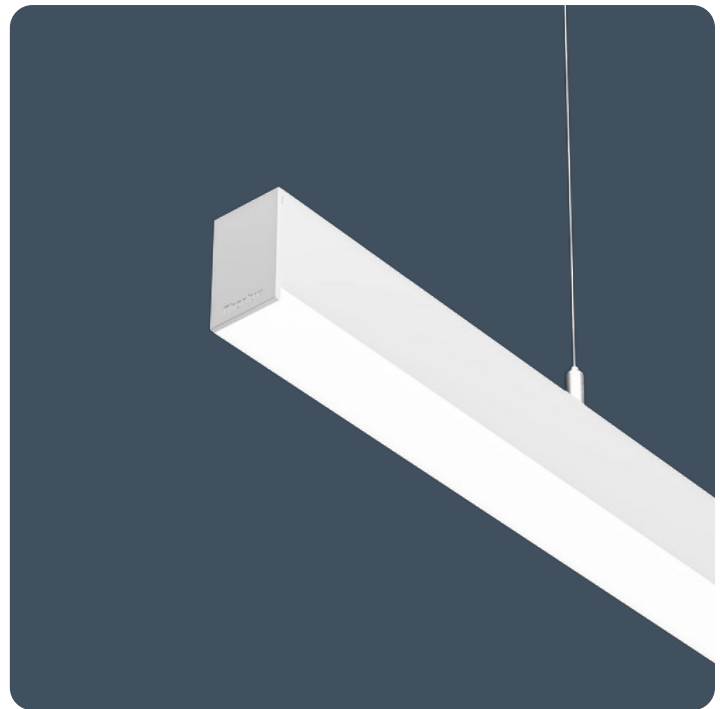

Slimline, linear luminaires

Flexbar Diffuser is an elegant, linear luminaire ideal for a wide range of applications. The uninterrupted diffuser creates striking lines of light across the ceiling whether it be surface, suspended or recessed mounted. The range includes individual, continuous and corner lengths to allow designers to be flexible with their lighting designs.

The dropped diffuser, available in opal and low-glare, provides upward light, creating a softer appearance whilst supporting illumination on the walls and ceiling, and aiding compliance to EN 12464-1 and LG7.

Applications: offices, education, meeting rooms, healthcare, circulation, leisure and retail.

- Integral through wiring system with plug and socket connector versions
- TM66 score of 2.6 - LIA/CIBSE certification scheme TSD-012 verified
- White (RAL 9016) or black (RAL 9005) body finishes
- Polycarbonate TP(a) fire-retardant diffuser in opal or low glare options
- Versions with optional uplight component
- Surface, suspended and recessed mounting options
- Low glare optics for EN12464-1 / LG7 (<math><1500\text{cd/m}^2 @ 65^\circ</math>) when using the low glare diffuser

Notes: See installation leaflet for fixing locations

IP20

Up to 135.3 LL/CW

SMARTSCAN

LUXGUARD

TM66 circularity score 2.6

Specification

Mounting	Recessed Surface Suspended	IP rating	IP20
Nominal size	850 x 870 mm 1400 mm 2800 mm	Max presence detection height	8 m