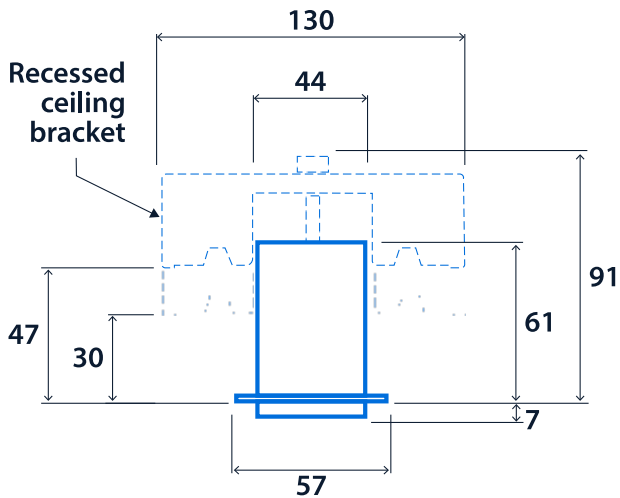

Notes: See installation leaflet for fixing locations

IP20

Up to 135.3 LL/CW

SMARTSCAN

LUXGUARD

TM66 circularity score 2.6

Specification

Mounting	Recessed Surface Suspended	IP rating	IP20
Nominal size	850 x 870 mm 1400 mm 2800 mm	Max presence detection height	8 m

Power

LED power	12 W - 60 W	LED power per metre	9 W - 21 W
Circuit power	15 W - 67 W		

LED characteristics

CRI	80+	Colour temperature	4000 K
Rated life (hours)	100 K - L80/B10		

Compliance

UKCA	Yes	CE	Yes
------	-----	----	-----

Dimensions

Suspended version

Surface version

Recessed version (pull-up only)

Mounting Arrangement - Plasterboard ceiling

Flexbar Diffuser

Click or scan here
View Flexbar Diffuser variants
using our online filtering tool