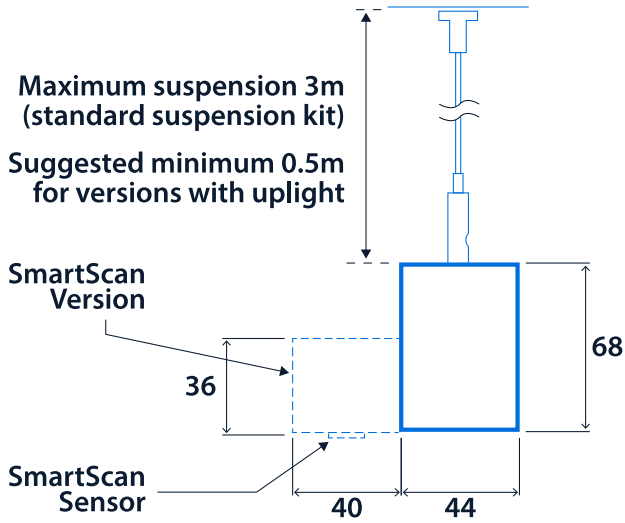

Notes: See installation leaflet for fixing locations

IP20

Up to 135.3 LL/CW

SMARTSCAN

LUXGUARD

TM66 circularity score 2.6

Specification

Mounting	Recessed Surface Suspended	IP rating	IP20
Nominal size	850 x 870 mm 1400 mm 2800 mm	Max presence detection height	8 m

Sustainability

TM66 circularity score	2.6
------------------------	-----

Lighting

Optic	Low glare diffuser Opal diffuser	Lumen output	1,775 lm - 8,920 lm
Efficacy	Up to 135.3 LL/CW		

Emergency data

Emergency lumen output	350 lm - 365 lm	Emergency type	Maintained
Emergency duration	3 hours	Battery specification	Nickel Metal Hydride (NiMH)

Power

LED power	12 W - 60 W	LED power per metre	9 W - 21 W
Circuit power	15 W - 67 W		

LED characteristics

CRI	80+	Colour temperature	4000 K
Rated life (hours)	100 K - L80/B10		

Compliance

UKCA	Yes	CE	Yes
------	-----	----	-----

Dimensions

Suspended version

Surface version

Recessed version (pull-up only)

Mounting Arrangement - Plasterboard ceiling

Flexbar Diffuser

Click or scan here
View Flexbar Diffuser variants
using our online filtering tool