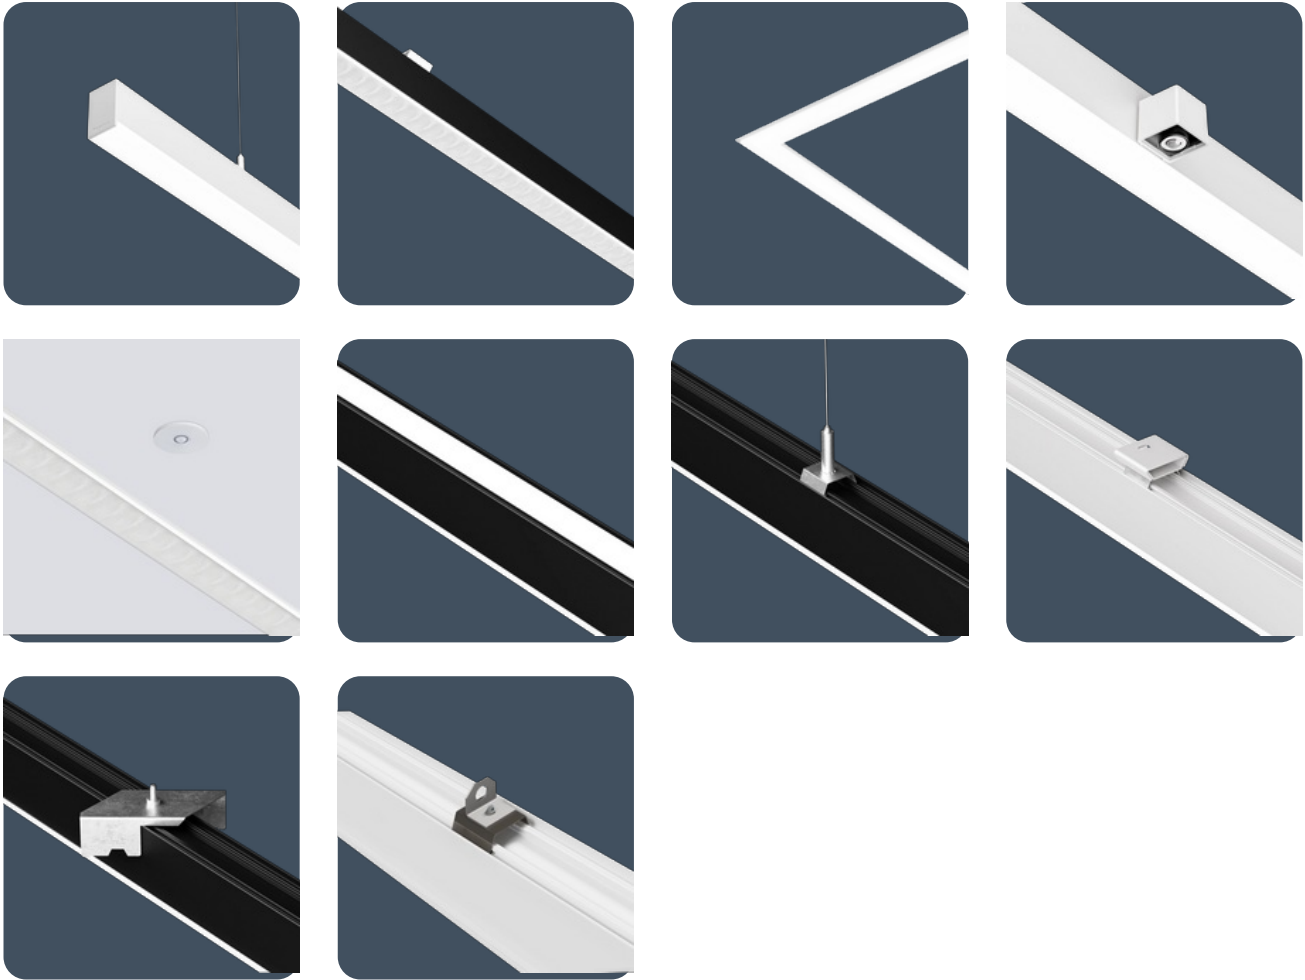

Slimline, linear luminaires

Flexbar Diffuser is an elegant, linear luminaire ideal for a wide range of applications. The uninterrupted diffuser creates striking lines of light across the ceiling whether it be surface, suspended or recessed mounted. The range includes individual, continuous and corner lengths to allow designers to be flexible with their lighting designs.

The dropped diffuser, available in opal and low-glare, provides upward light, creating a softer appearance whilst supporting illumination on the walls and ceiling, and aiding compliance to EN 12464-1 and LG7.

Dimensions

Suspended version

Surface version

Recessed version (pull-up only)

Mounting Arrangement - Plasterboard ceiling

Flexbar Diffuser

Click or scan here
View Flexbar Diffuser variants
using our online filtering tool