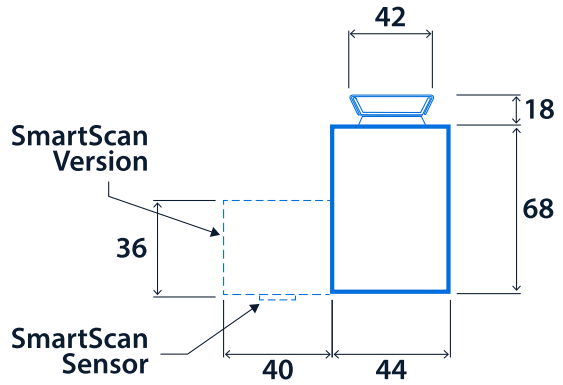

Notes: See installation leaflet for fixing locations

IP20

Up to 135.3 LL/CW

SMARTSCAN

LUXGUARD

TM66 circularity score 2.6

Specification

Mounting	Recessed Surface Suspended	IP rating	IP20
Nominal size	850 x 870 mm 1400 mm 2800 mm	Max presence detection height	8 m

Power

LED power	12 W - 60 W	LED power per metre	9 W - 21 W
Circuit power	15 W - 67 W		

LED characteristics

CRI	80+	Colour temperature	4000 K
Rated life (hours)	100 K - L80/B10		

Compliance

UKCA	Yes	CE	Yes
------	-----	----	-----

Dimensions

Suspended version

Surface version

Recessed version (pull-up only)

Mounting Arrangement - Plasterboard ceiling

Flexbar Diffuser

Click or scan here
View Flexbar Diffuser variants
using our online filtering tool