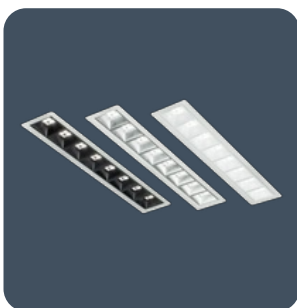

Compliance

UKCA

Yes

CE

Yes

Energy efficiency class

This product contains a light source of energy efficiency class B

Dimensions

Flexbox

Cut out: 49mm x 326mm
Void depth: ≥260mm

Emergency/MultiDrive Remote Gear Box

Reinforcing Plate

Standard Remote Driver