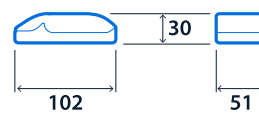

Standard Remote Driver