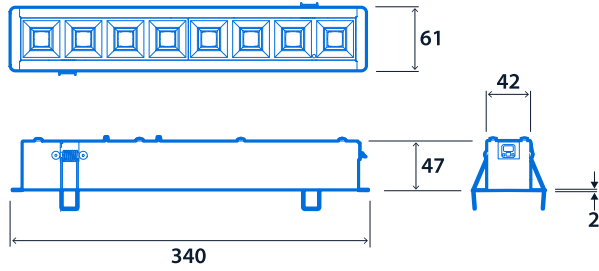

## Dimensions

### Flexbox

Cut out: 49mm x 326mm  
Void depth: ≥260mm