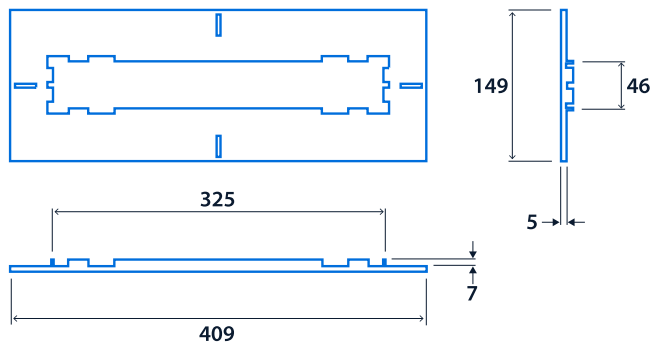

Reinforcing Plate

Standard Remote Driver