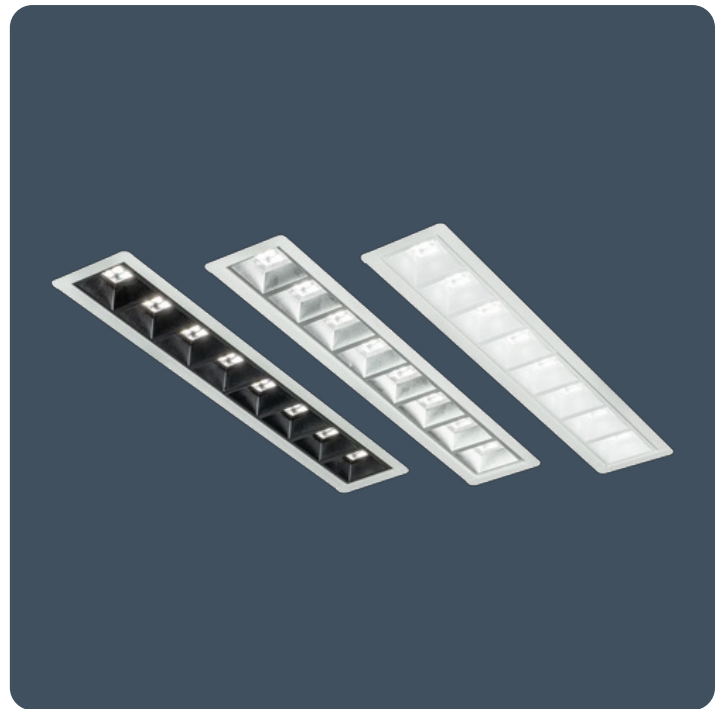

## Low glare recessed linear downlight luminaires

Flexblox is a slimline, linear downlight with low glare optics that can enliven simple grid layouts. By orientating Flexblox luminaires, creative and innovative lighting designs can be created. Flexblox can be recessed into different ceiling types to produce a minimal aesthetic for a variety of applications. With a choice of three optical reflectors, the luminaire brightness can suit the requirements of the space.

Flexblox MultiDrive can save on installation costs whilst increasing flexibility by powering multiple luminaires from one gear box and allowing the wattage to be set on site via the integrated wattage selector.

Applications: reception areas, corridors, meeting rooms, offices, teaching spaces, libraries, retail and circulation/breakout spaces.

- Black 'invisible' light source, metallised low glare and white reflector options
- MultiDrive technology versions with remote gear box powering up to 4 luminaires
- Rapid installation MultiDrive versions using 3 m lead and plugs (emergency versions use a 1 m lead)
- MultiDrive versions with wattage selectable during installation
- Supplied with reinforcing plate including cut aperture template
- SmartScan wireless technology removes the need for control cabling. Ideal for retro-fit