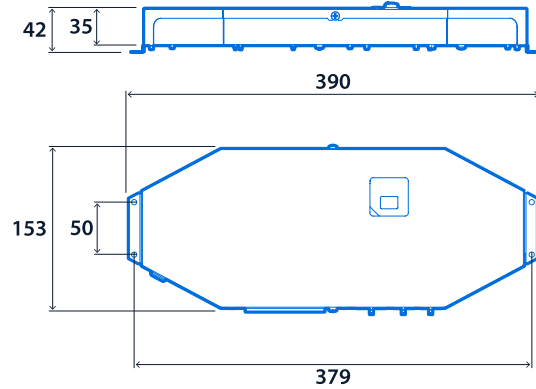

Emergency/MultiDrive Remote Gear Box