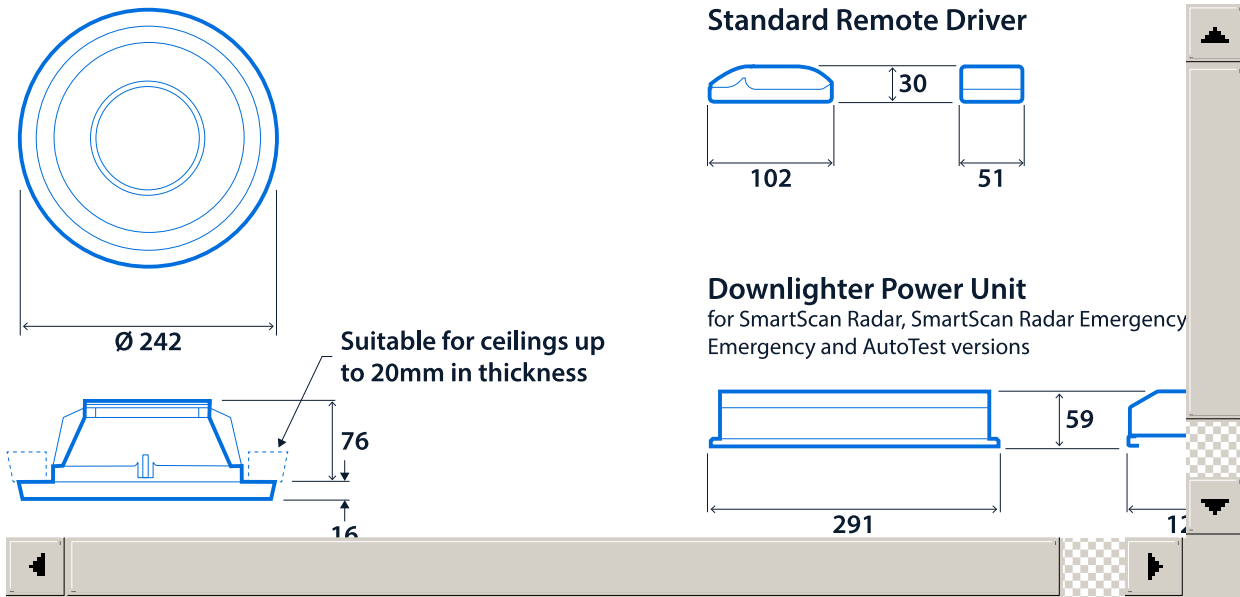

IP65 (IP20 above ceiling)

IK10

Up to 106.5 LL/CW

SMARTSCAN

LUXGUARD

Specification

Mounting	Recessed	IP rating	IP65 (IP20 above ceiling)
Impact rating	IK10	Max presence detection height	4 m

Lighting

Power

LED power	8 W - 16 W	Circuit power	10 W - 19 W
-----------	------------	---------------	-------------

LED characteristics

CRI	80+	Colour temperature	4000 K
Rated life (hours)	63 K - L80/B10		

Compliance

UKCA	Yes	CE	Yes
Energy efficiency class	This product contains a light source of energy efficiency class C		

Dimensions

[Click or scan here](#)
View G3 AL variants using our online filtering tool

Information is correct as of 29-Dec-2024, however must not be interpreted as a guarantee of individual product performance and/or characteristics. We reserve the right to alter specifications and designs without prior notice.