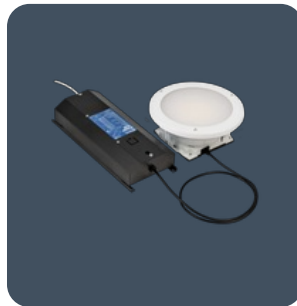

Dimensions

[Click or scan here](#)
View G3 AL variants using our online filtering tool

Information is correct as of 29-Dec-2024, however must not be interpreted as a guarantee of individual product performance and/or characteristics. We reserve the right to alter specifications and designs without prior notice.