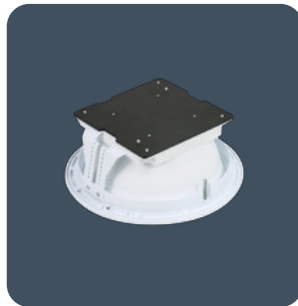

Dimensions

[Click or scan here](#)
View G3 AL variants using our online filtering tool

Information is correct as of 29-Dec-2024, however must not be interpreted as a guarantee of individual product performance and/or characteristics. We reserve the right to alter specifications and designs without prior notice.