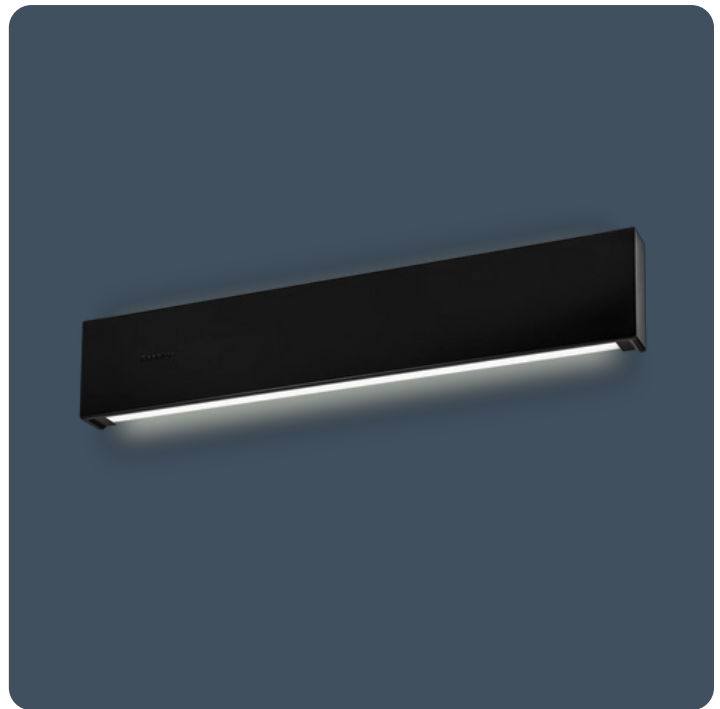

Wall mounted up and downlighters

Wall mounted linear luminaires with upward and downward light component. Steel body finished in either white or black with opal polycarbonate diffusers. Can be mounted vertically as well as horizontally. Kast is ideal for corridors or stairwell applications.

Applications: corridors, stairwells, reception areas, meeting rooms, offices.

- Can be mounted horizontally or vertically
- Integral emergency and SmartScan emergency options
- SmartScan wireless technology removes the need for control cabling. Ideal for retrofit

IP40
IK10
Up to 130 LL/CW
SMARTSCAN
LUXGUARD

Specification

Mounting	Surface	IP rating	IP40
Impact rating	IK10	Max presence detection height	8 m

Lighting

Optic	Opal diffuser	Lumen output	1,455 lm - 2,860 lm
Efficacy	Up to 130 LL/CW		