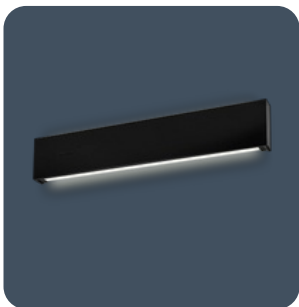

Dimensions

Click or scan here
View Kast variants using our
online filtering tool