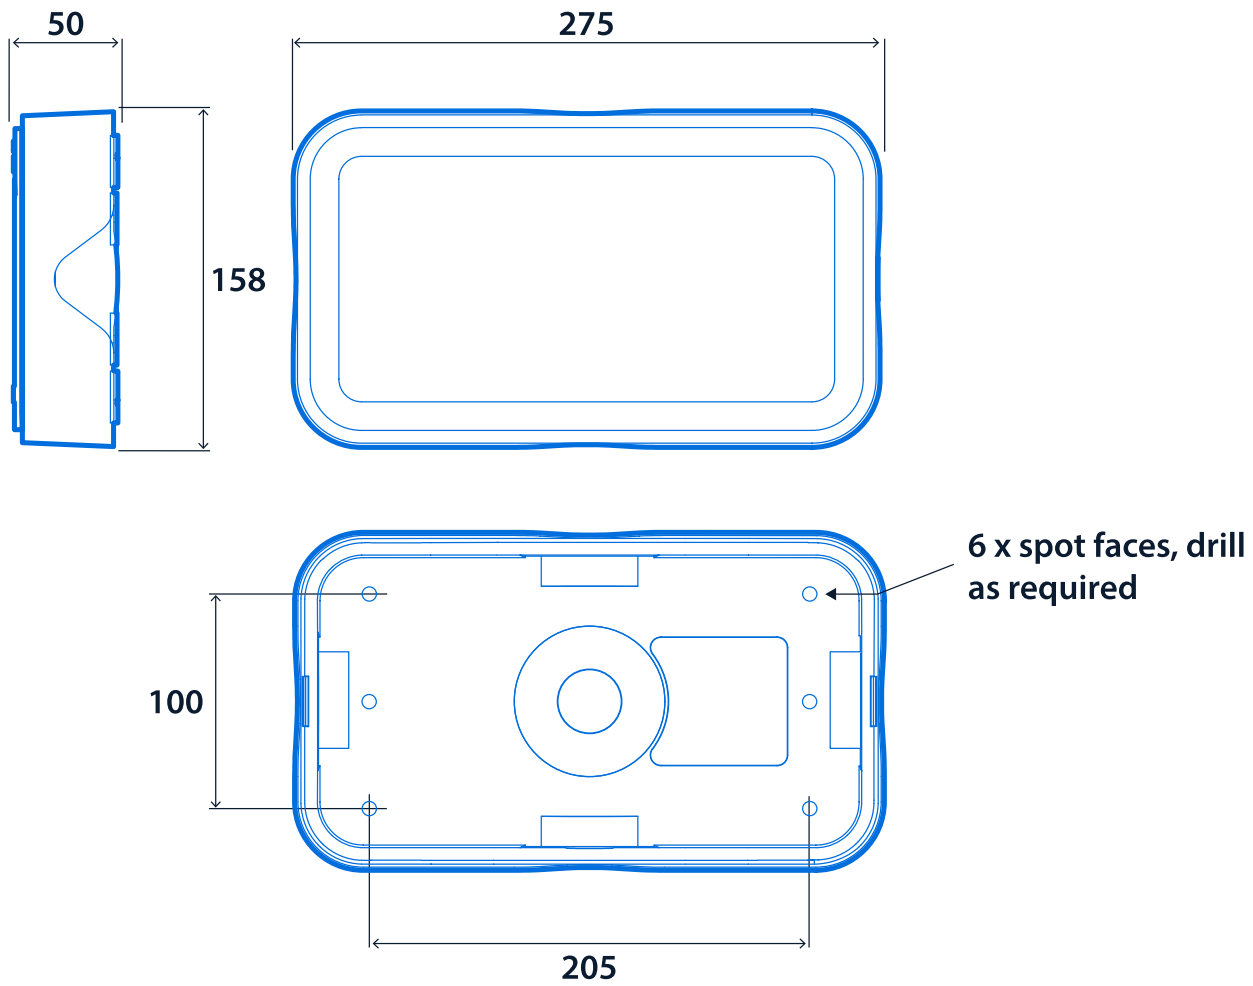

LED emergency luminaires with dedicated SmartScan wireless technology versions

Surface mounted LED emergency luminaires with optional self-adhesive exit sign legend kit. Optional downlighter LED array illuminates the exit doorway. Body will accept conduit wiring.

IP65

IK10

Up to 78.3 LL/CW

Specification

Mounting	Surface	IP rating	IP65
Impact rating	IK10		

Lighting

Lumen output	230 lm - 235 lm	Efficacy	Up to 78.3 LL/CW
--------------	-----------------	----------	------------------

Emergency data

Maximum viewing distance	22 m	Emergency type	Maintained (wire link may be removed to enable non-maintained operation)
Emergency duration	3 hours	Battery specification	Nickel Metal Hydride (NiMH)

Power

LED power	2 W	Circuit power	3 W
-----------	-----	---------------	-----

Compliance

UKCA	Yes	CE	Yes
Ball impact resistance	DIN EN 18032 Part 3 and DIN VDE 0710 Part 13		

Dimensions

Click or scan here
View Lexi-65 variants using our
online filtering tool