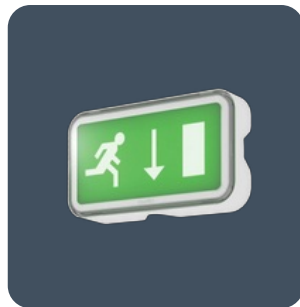

Dimensions

Click or scan here
View Lexi-65 variants using our
online filtering tool