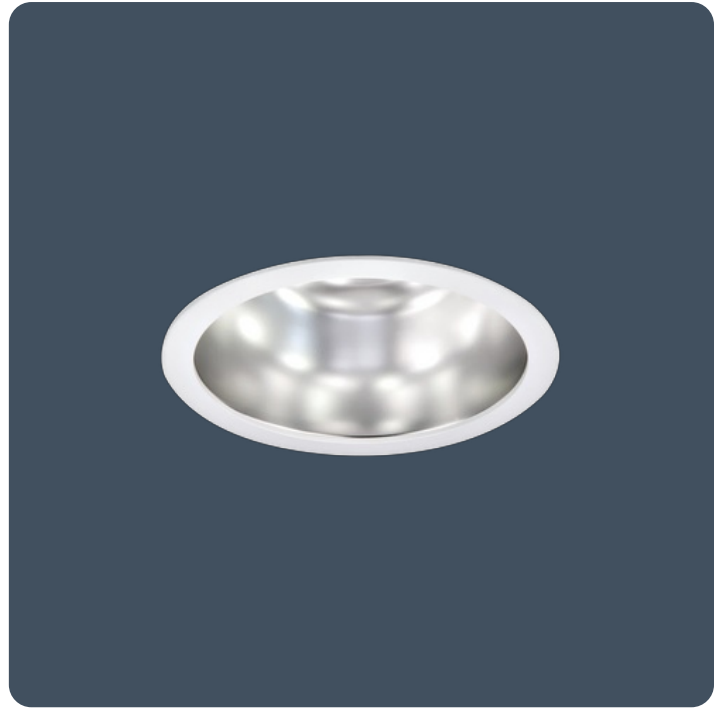

Broad - Circular recessed downlights

Recessed luminaires finished satin white with spun aluminium reflector. High output circular downlights for double height ceilings.

Applications: Offices, reception areas, atriums, public buildings and retail.

- Broad distribution reflector
- Sprung suspension arms for rapid installation
- Supplied with remote gear unit fitted with 2 m lead
- Luminaires can be supplied pre-wired with a purpose made 1 m connection lead for plugging directly into the Smart Hub

Notes: Black and silver finishes available to special order (minimum order quantity applies)

IP20

Up to 108.2 LL/CW

Specification

Mounting	Recessed	IP rating	IP20
----------	----------	-----------	------

Lighting