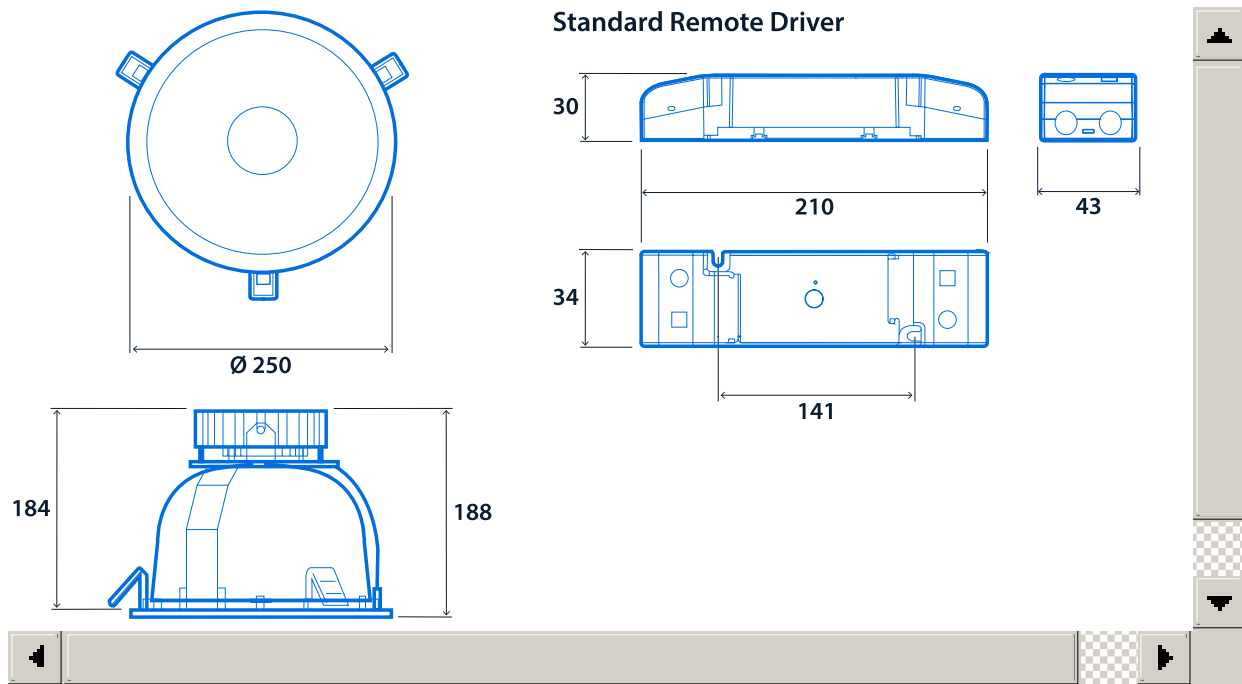

Dimensions

Click or scan here
View Nemus variants using our
online filtering tool