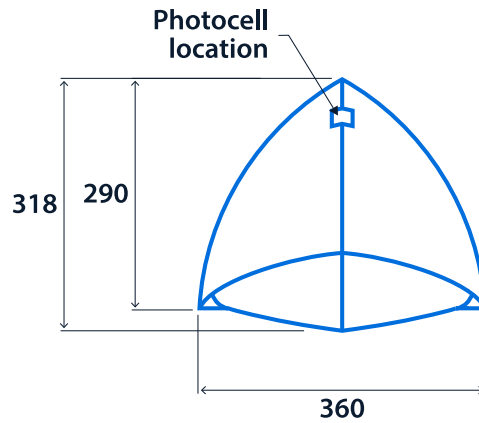

### Lighting

Optic	Clear cover Prismatic cover	Lumen output	1,320 lm - 5,635 lm
Efficacy	Up to 127.6 LL/CW		

### Power

LED power	8 W - 42 W	Circuit power	11 W - 47 W
-----------	------------	---------------	-------------

**Dimensions**

Spot marked for cable entry on both sides.  
Customer to drill if required.

**Click or scan here**  
View Realta variants using our  
online filtering tool

Information is correct as of 29-Dec-2024, however must not be interpreted as a guarantee of individual product performance and/or characteristics. We reserve the right to alter specifications and designs without prior notice.