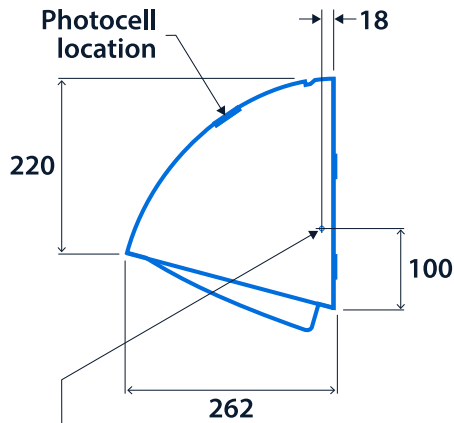

Compliance

UKCA	Yes	CE	Yes
Energy efficiency class	This product contains a light source of energy efficiency class A This product contains a light source of energy efficiency class C		

Dimensions