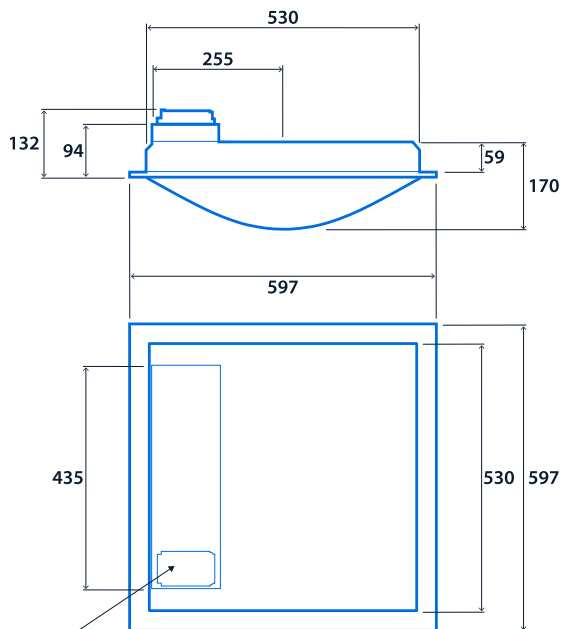

Up to IP40 (IP20 above ceiling)

Up to IK09

Up to 150.6 LL/CW

SMARTSCAN

LUXGUARD

TM66 circularity score 2.7

Specification

Mounting	Recessed Surface Suspended	IP rating	Up to IP40 (IP20 above ceiling)
Impact rating	Up to IK09	Nominal size	600 x 600 mm
Max presence detection height	8 m		

Power

LED power	15 W - 33 W	Circuit power	18 W - 37 W
-----------	-------------	---------------	-------------

LED characteristics

CRI	80+	Colour temperature	4000 K
Rated life (hours)	100 K - L90/B10		

Compliance

UKCA	Yes	CE	Yes
Energy efficiency class	This product contains a light source of Thermoplastic rating energy efficiency class B		TP(a)

Dimensions

Recessed version

Surface/Suspended version

3-pole TEE (SmartScan versions)
Fast-Fix wiring enclosure (Non-dimming and DALI versions)