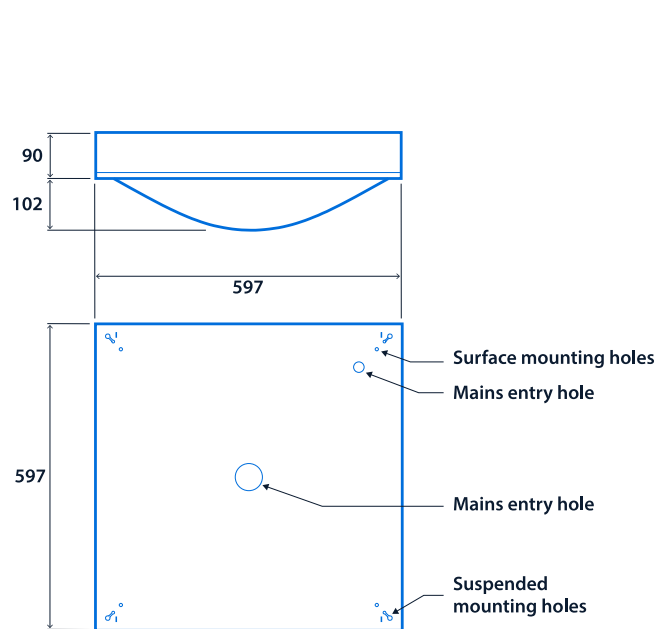

Up to IP40 (IP20 above ceiling)

Up to IK09

Up to 150.6 LL/CW

SMARTSCAN

LUXGUARD

TM66 circularity score 2.7

Specification

Mounting	Recessed Surface Suspended	IP rating	Up to IP40 (IP20 above ceiling)
Impact rating	Up to IK09	Nominal size	600 x 600 mm
Max presence detection height	8 m		

Power

LED power	15 W - 33 W	Circuit power	18 W - 37 W
-----------	-------------	---------------	-------------

LED characteristics

CRI	80+	Colour temperature	4000 K
Rated life (hours)	100 K - L90/B10		

Compliance

UKCA	Yes	CE	Yes
Energy efficiency class	This product contains a light source of Thermoplastic rating energy efficiency class B		TP(a)

Dimensions

Recessed version

Surface/Suspended version

3-pole TEE (SmartScan versions)
Fast-Fix wiring enclosure (Non-dimming and DALI versions)