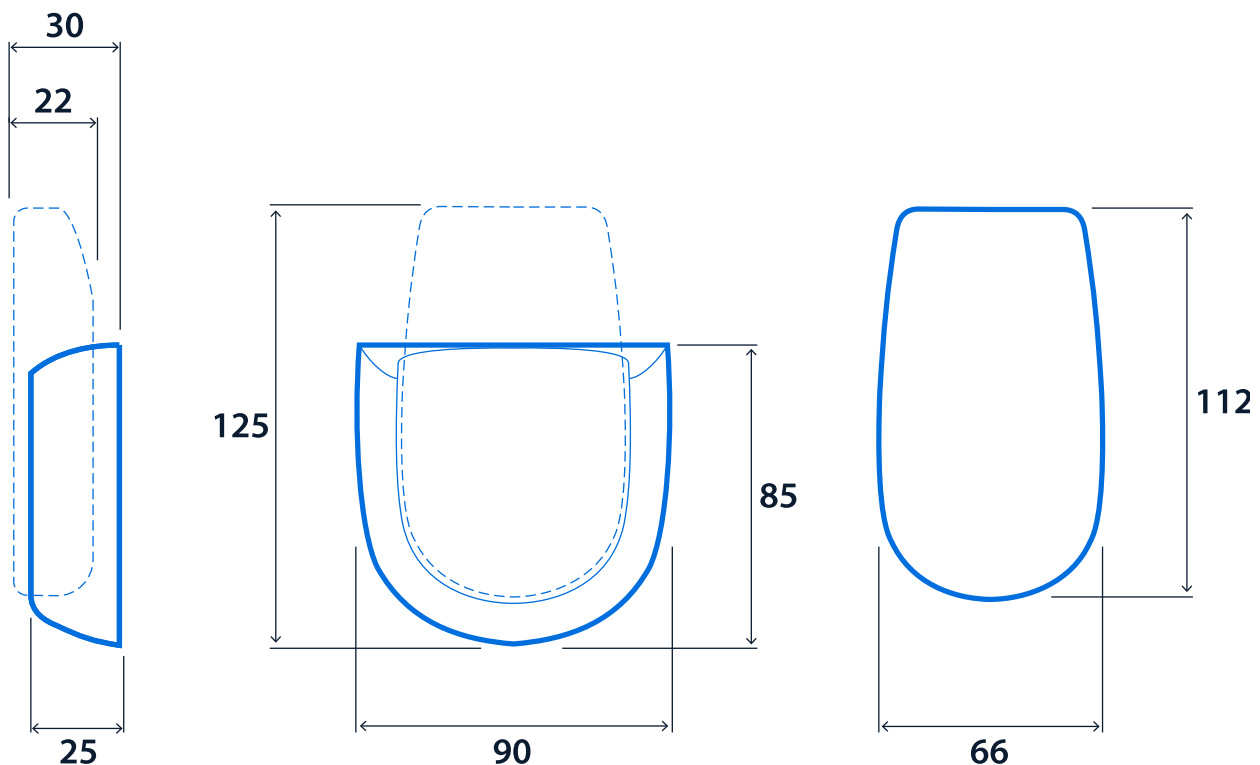

Dimensions