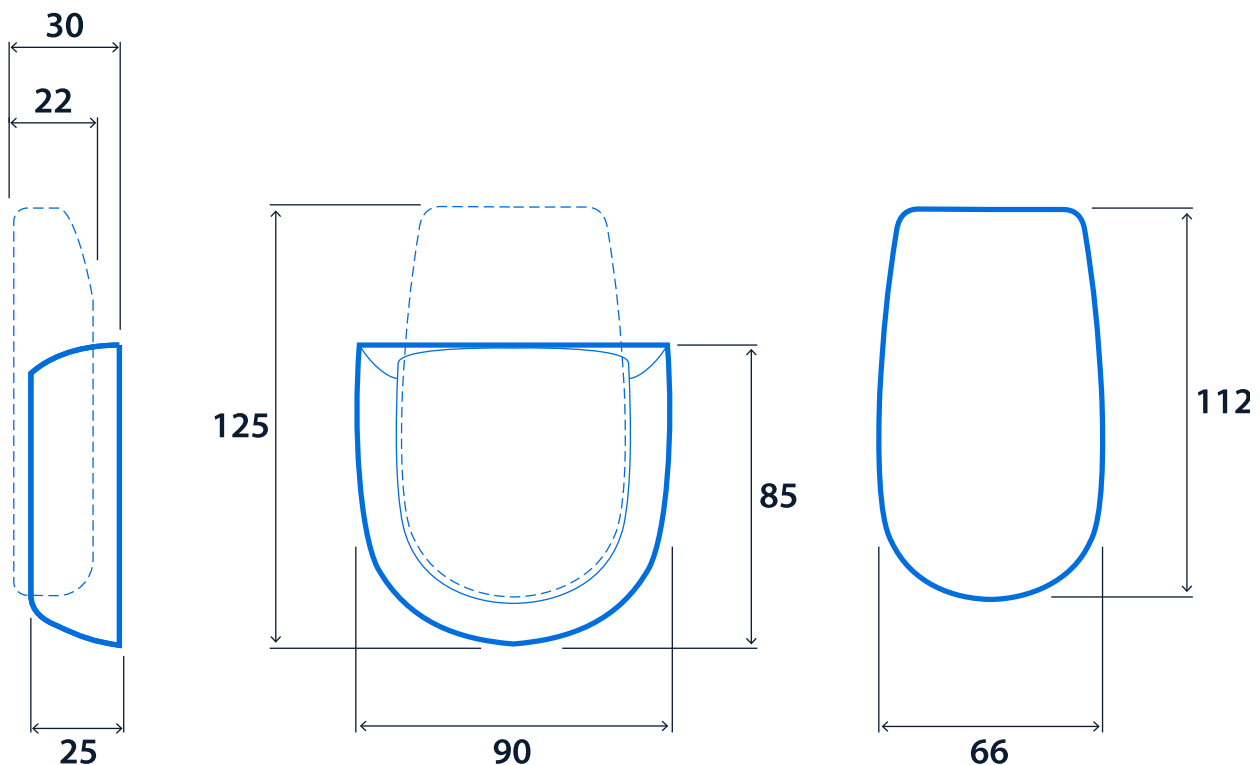

Infra-red scene control for SmartScan luminaires

Hand-held infra-red scene control for groups of SmartScan luminaires. Supplied with unique, robust wall mounting bracket, with optional locking kit for security.

- Tough, impact-resistant polycarbonate body
- Controls groups of SmartScan luminaires
- Touch sensitive buttons, providing ECO (automatic control) and 3 preset scenes (customisable at the luminaire)
- Additional teaching and meeting versions with buttons tailored to room applications
- Supplied with robust wall mounting bracket
- Optional locking kit available for added security
- Powered by 2 CR2032 3 V battery (supplied)

Compliance

UKCA	Yes	CE	Yes
------	-----	----	-----

Dimensions

SmartScan Scene Remote

Click or scan here
View SmartScan Scene Remote
variants using our online
filtering tool

Information is correct as of 29-Dec-2024, however must not be interpreted as a guarantee of individual product performance and/or characteristics. We reserve the right to alter specifications and designs without prior notice.