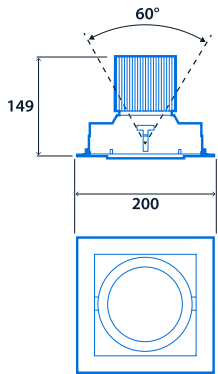

Lighting

| | |
|--------------|---------------------|
| Lumen output | 1,960 lm - 7,250 lm |
|--------------|---------------------|

Power

| | | | |
|----------------------|------------|--------------------------|------------|
| LED power (multiple) | Up to 35 W | Circuit power (multiple) | Up to 41 W |
|----------------------|------------|--------------------------|------------|

Compliance

| | | | |
|------|-----|----|-----|
| UKCA | Yes | CE | Yes |
|------|-----|----|-----|

Dimensions

Single Version

Cut-out - 182 x 182
Minimum ceiling void - 200

Twin Version

Cut-out - 380 x 182
Minimum ceiling void - 200