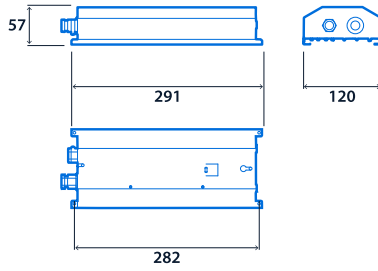

Downlighter Power Unit