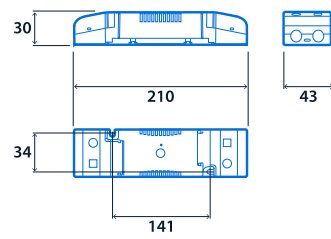

Standard Remote Driver

[Click or scan here](#)
View Solis-L variants using our
online filtering tool