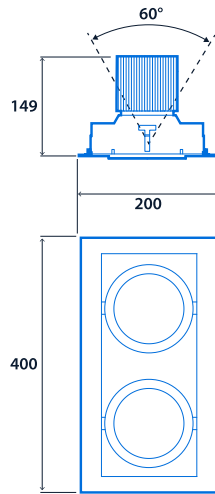

Adjustable recessed accent gimbals

Recessed single or twin head LED adjustable gimbal luminaires. Cast aluminium head providing 20 W, 28 W or 35 W – 17°, 28° or 41° beam versions. Each head uses CRI 90 new generation chip on board LED.

Lighting

| | |
|--------------|---------------------|
| Lumen output | 1,960 lm - 7,250 lm |
|--------------|---------------------|

Power

| | | | |
|----------------------|------------|--------------------------|------------|
| LED power (multiple) | Up to 35 W | Circuit power (multiple) | Up to 41 W |
|----------------------|------------|--------------------------|------------|

Compliance

| | | | |
|------|-----|----|-----|
| UKCA | Yes | CE | Yes |
|------|-----|----|-----|

Dimensions

Single Version

Cut-out - 182 x 182
Minimum ceiling void - 200

Twin Version

Cut-out - 380 x 182
Minimum ceiling void - 200