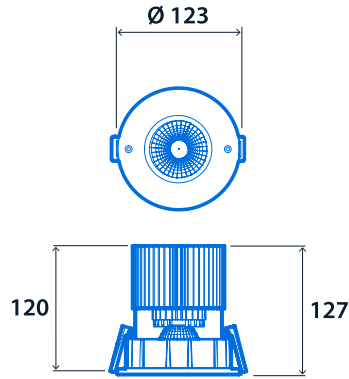

IP65 Version

Cut-out - Ø 110
Minimum ceiling void - 140