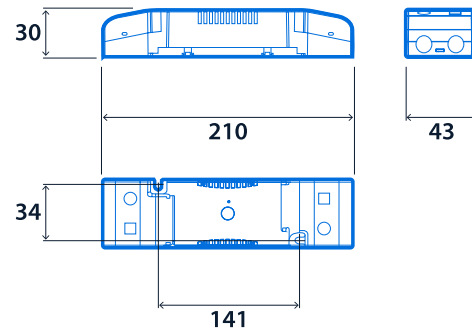

Standard Remote Driver

[Click or scan here](#)
View Tego variants using our
online filtering tool