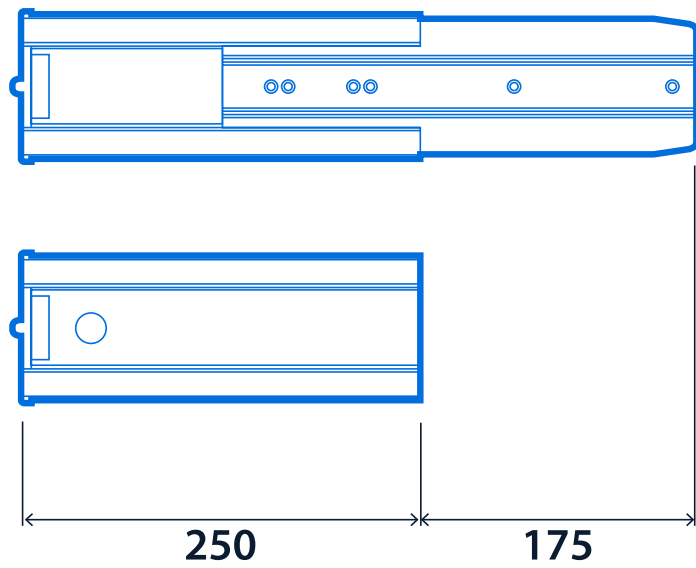

End kit

Click or scan here
View Zipline Eco variants using our online filtering tool